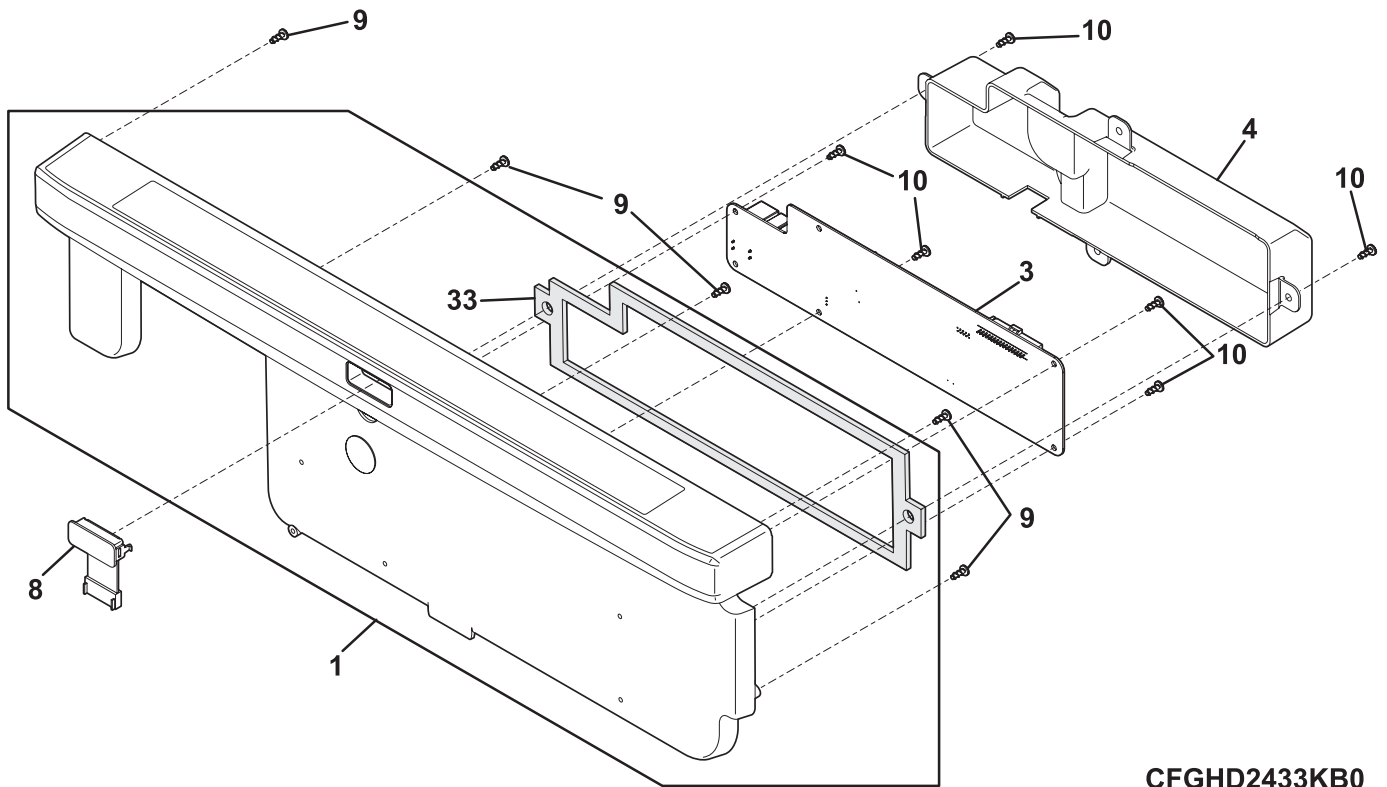

FRIGIDAIRE

Factory Parts Catalog

Product No.	FGHD2433KB1	FGHD2433KF1	FGHD2433KW1
Series	Built-in 24"	Built-in 24"	Built-in 24"
Color	black	stainless	white
Owner's Guide English	154769001	154769001	154769001
Owner's Guide Spanish	154769003	154769003	154769003
Owner's Guide French	154769002	154769002	154769002
Service Data Sheet	154768201	154768201	154768201
Energy Guide	154758432	154758432	154758432
Installation Instructions	154427301	154427301	154427301
Market	North America	North America	North America

24-INCH BUILT-IN DISHWASHER

Model No.
FGHD2433K

Publication No.
5995552584
09/09/18
(EN/SERVICE/ECL)
821

CONTROL PANEL

CFGHD2433KB0

CONTROL PANEL

Model Index: A FGHD2433K (FGHD2433KB1)
 B FGHD2433K (FGHD2433KF1)
 C FGHD2433K (FGHD2433KW1)

POS. NO	PART NO.		DESCRIPTION
1 #	154791803	A - -	Console Assembly, w/overlay, black, & cover gasket
1 #	154791806	- B -	Console Assembly, w/overlay, stainless/black, & cover gasket
1 #	154791801	- - C	Console Assembly, w/overlay, white, & cover gasket
3 #	154752901	A B C	Board, control
4	154718801	A B C	Cover, control
8 #	154734601	A B C	Display Assembly
9	154282901	A B C	Screw, Phillips, 8-10 x .7
10	154294701	A B C	Screw, #7 plas .375, (6), disp. assy.
33	154478901	A B C	Gasket, cover
* #	154734201	A B C	Harness, wiring, main
*	154758432	A B C	Energy Guide
*	154409401	A B C	Screw, ground, #8-18 x .375